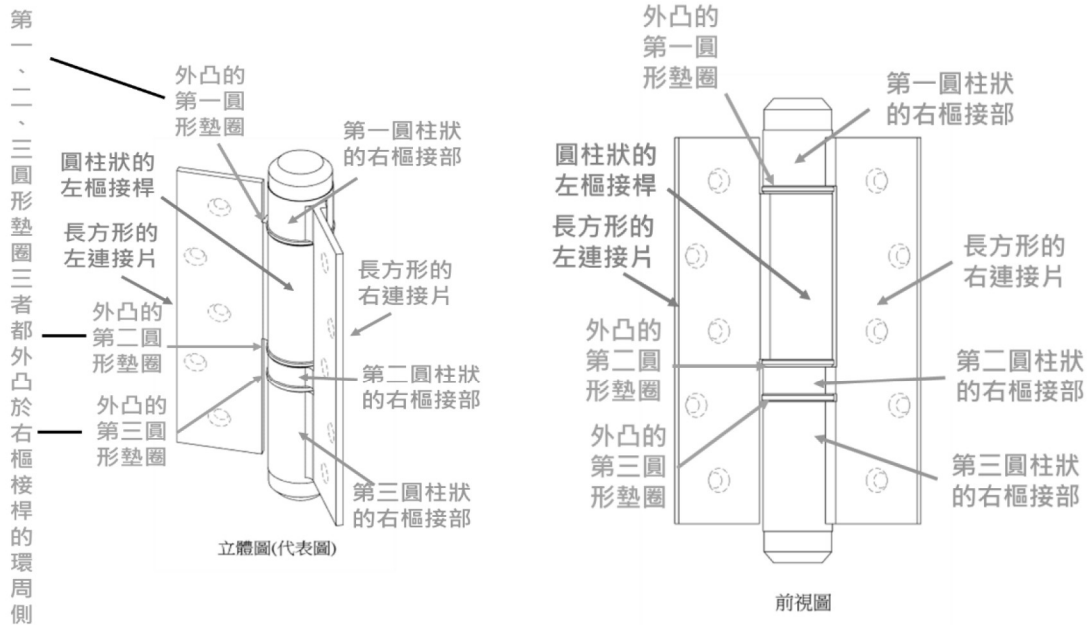

# 附件一：系爭專利圖式（文字部分係增列之標示說明）

## 附件二：證據 2 主要圖式

## 附件三：證據 3 主要圖式

Screenshot of a website showing a product page for a glass door hinge. The page includes a search bar, navigation menu (Home, Products, Door Types, Resource, Contact Us), and a list of product features.