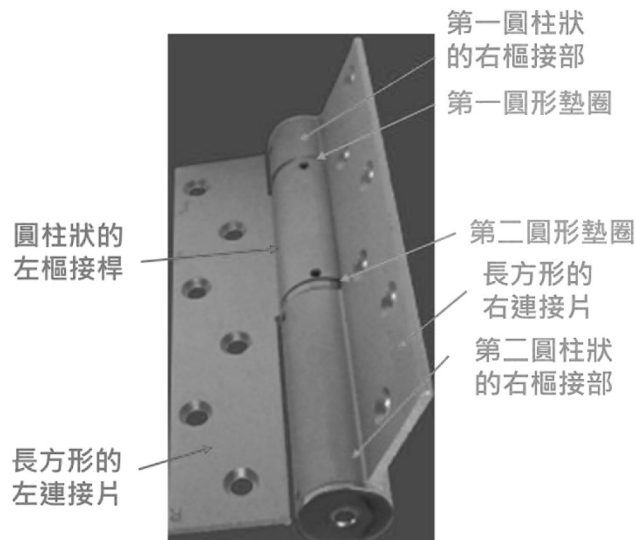

## 附件三：證據 3 主要圖式

Screenshot of a website showing a product page for a glass door hinge. The page includes a search bar, navigation menu (Home, Products, Door Types, Resource, Contact Us), and a list of product features.

- Quiet closer for glass door
- Commercial grade
- Good for high traffic
- Replacement for traditional floor spring or closer
- Pre-drilling of glass required
- Good for glass 8-12mm
- the most costs saving solutions for glass door application

(本院卷第 198 頁)

附件四：證據 4 主要圖式

附件五：證據 5 主要圖式