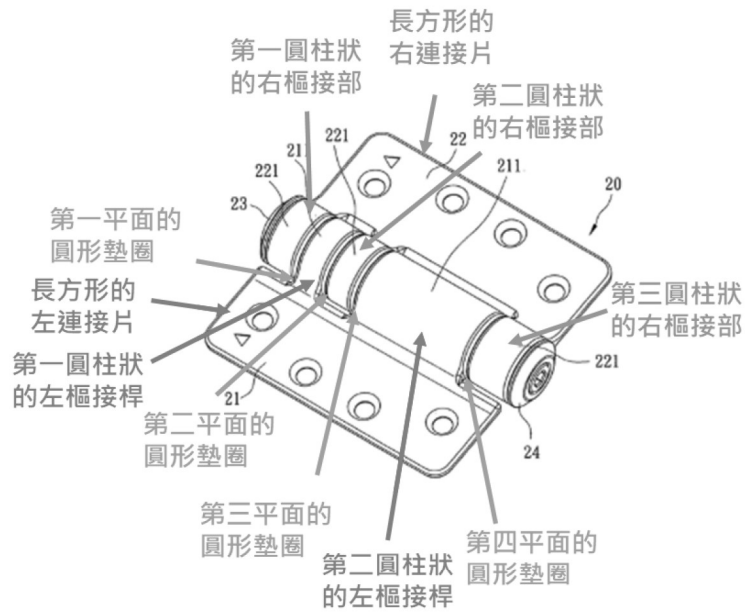

附件四：證據 4 主要圖式