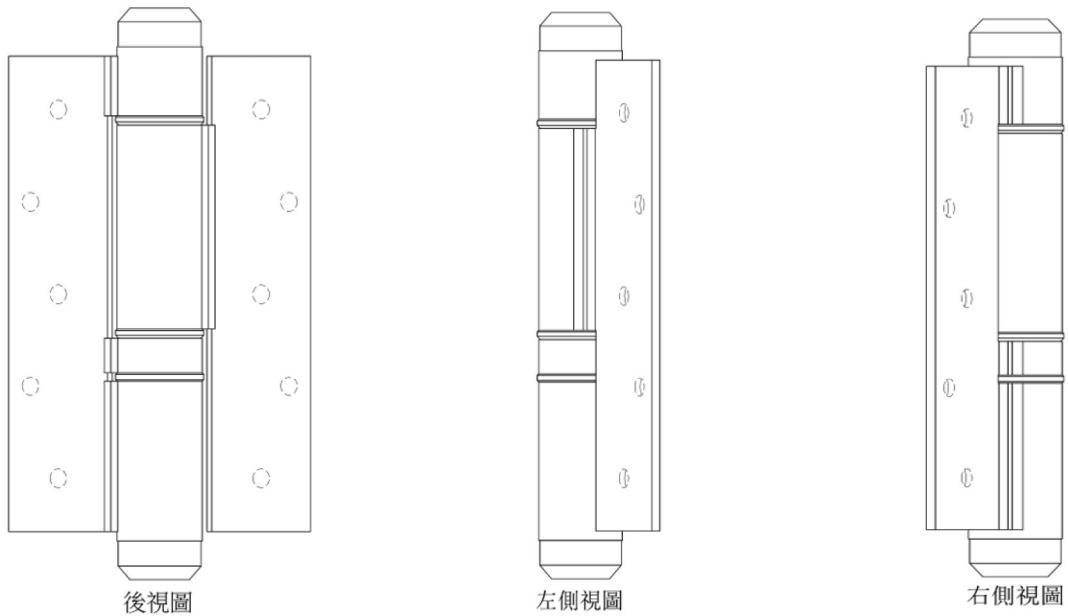

# 附件一：系爭專利圖式（文字部分係增列之標示說明）

## 附件二：證據 2 主要圖式

## 附件三：證據 3 主要圖式

Screenshot of a website showing a product page for a glass door hinge. The page includes a search bar, navigation menu (Home, Products, Door Types, Resource, Contact Us), and a list of product features.